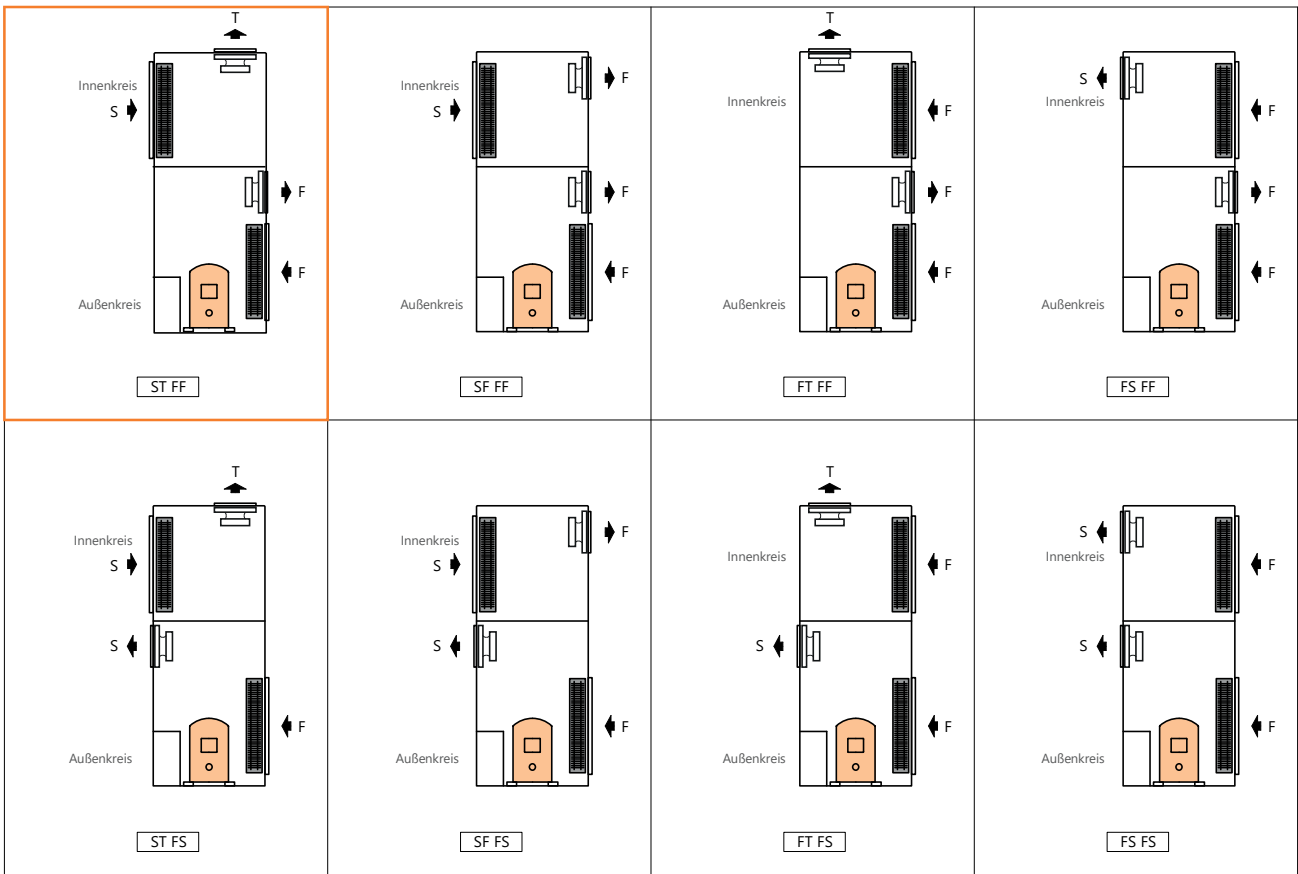

EIRENE inverter

Montagen

Montageart:

STANDARD-MONTAGE

Free-Cooling-Option:

Free-Cooling 2 Klappen

Free-Cooling 3 Klappen