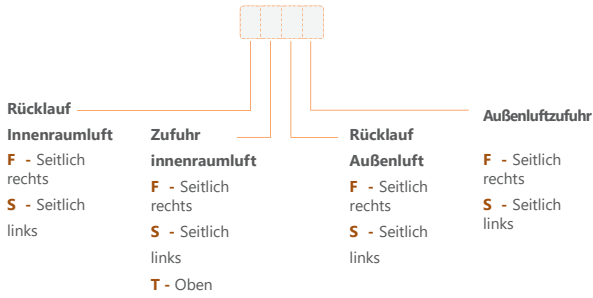

EIRENE inverter

Montagen

Montageart:

STANDARD-MONTAGE

Free-Cooling-Option:

Free-Cooling 2 Klappen

Free-Cooling 3 Klappen